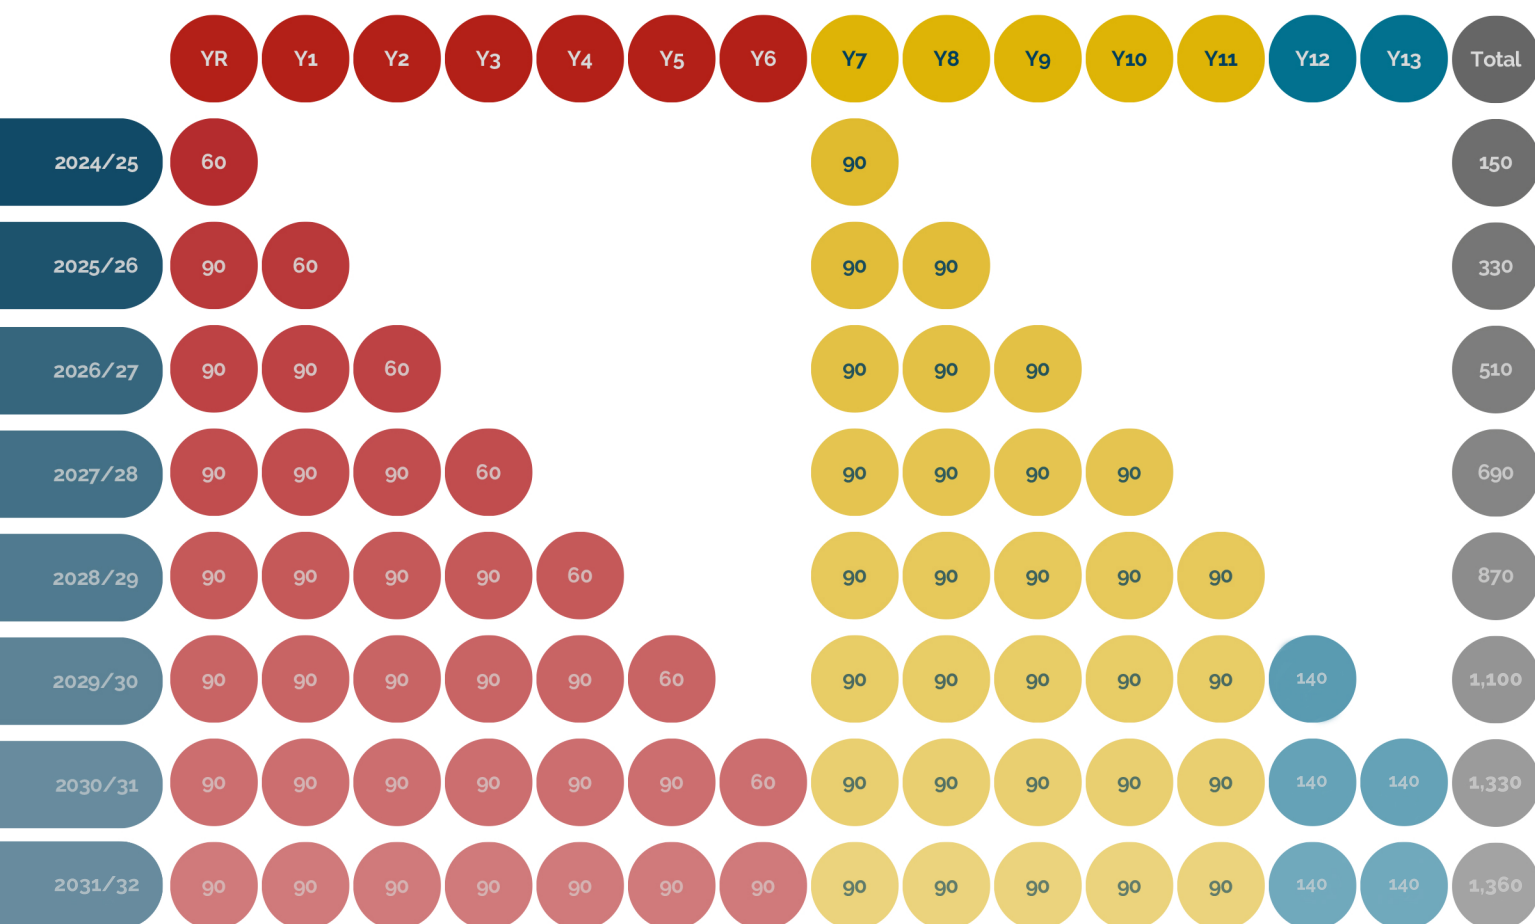

When will the school open to students?

In September 2024, Reach Academy Hanworth Park will welcome its first pupils to Reception and Year 7. It will take 60 children in Reception* and 90 children in Year 7. Each year after that it will admit another 90 children in both Reception and Year 7 until the original Reception cohort moves from Year 6 into Year 7 (in 2031). At this point, there will cease to be an entry point at Year 7 for external pupils. Admission to the nursery will commence once the permanent building is complete. The Sixth Form will start as the original Year 7 pupils progress into Year 12 (in 2028).

In response to changing pupil forecasts, Reach Schools has elected to reduce the new school's Published Admissions Number (PAN—i.e. the number of children admitted into each year group every year) from 90 to 60 places for the school's first Reception intake in September 2024. In subsequent years, this number will return to 90 places.